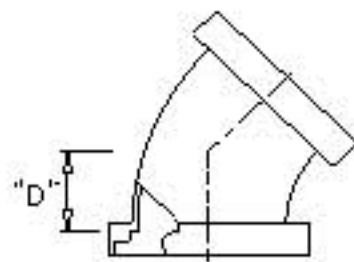

◆ ASSEMBLE JOINT 치수표

- AP TUBE (STS304 ERW 2T)

90° ELBOW
(A-Type)

45° ELBOW
(A-Type)

규격		90° Elbow			45° Elbow			Full-Coupling		
SIZE (inch)	O.D (mm)	부속값	Clamp		부속값	Clamp		부속값	Clamp	
			규격	수량		규격	수량		규격	수량
2"	50.8	64.0	56mm	3	28.6	56mm	3	1	75mm	3
3"	76.3	92.0	56mm	4	40.2	56mm	4	1	75mm	4
4"	101.6	130.5	61mm	4	56.1	61mm	4	1	84mm	4
6"	152.4	180.3	61mm	6	76.5	61mm	6	1	84mm	6