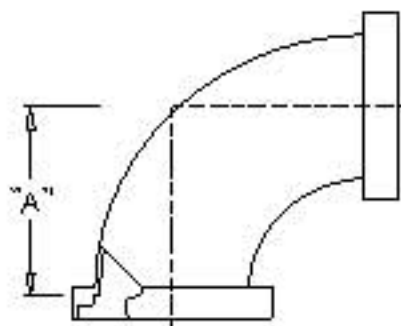

◆ ASSEMBLE JOINT 치수표

- AP TUBE (STS304 ERW 2T)

90° ELBOW
(A-Type)

45° ELBOW
(A-Type)

규격		90° Elbow			45° Elbow			Full-Coupling		
SIZE (inch)	O.D (mm)	부속값	Clamp		부속값	Clamp		부속값	Clamp	
			규격	수량		규격	수량		규격	수량
2"	50.8	64.0	56mm	3	28.6	56mm	3	1	75mm	3
3"	76.3	92.0	56mm	4	40.2	56mm	4	1	75mm	4
4"	101.6	130.5	61mm	4	56.1	61mm	4	1	84mm	4
6"	152.4	180.3	61mm	6	76.5	61mm	6	1	84mm	6